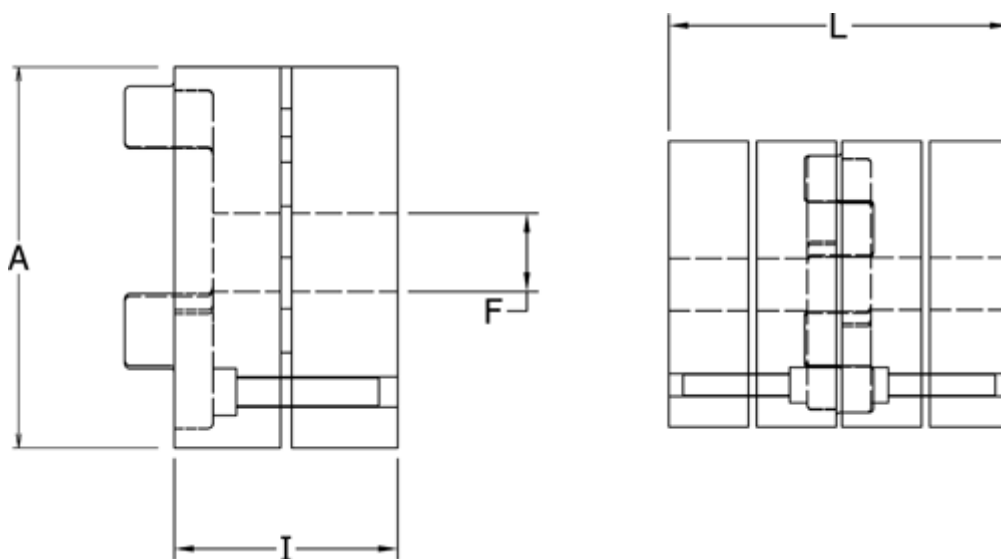

Article number: 3335038A028

Description: Conical Clamping Klonex ES 38/45
ALU Aluminium, Bore 28H7 mm

Measures

A = 80
F = 28
I = 45.0
L = 114
t = M6